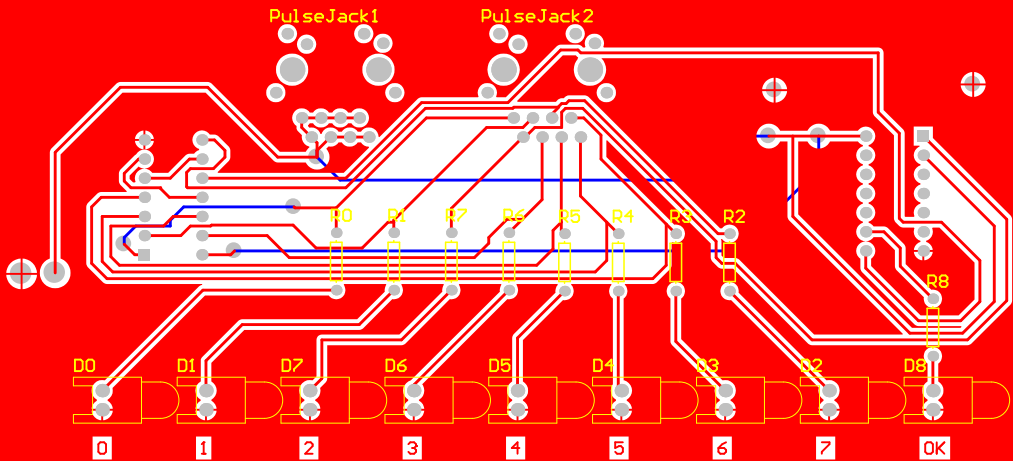

Title		
Size A4	Number	Revision
Date: 18.04.2009	Sheet of	
File: C:\Documents and Settings\...cable.SchDoc	Drawn By:	

Ole Bakstad@omegav.09